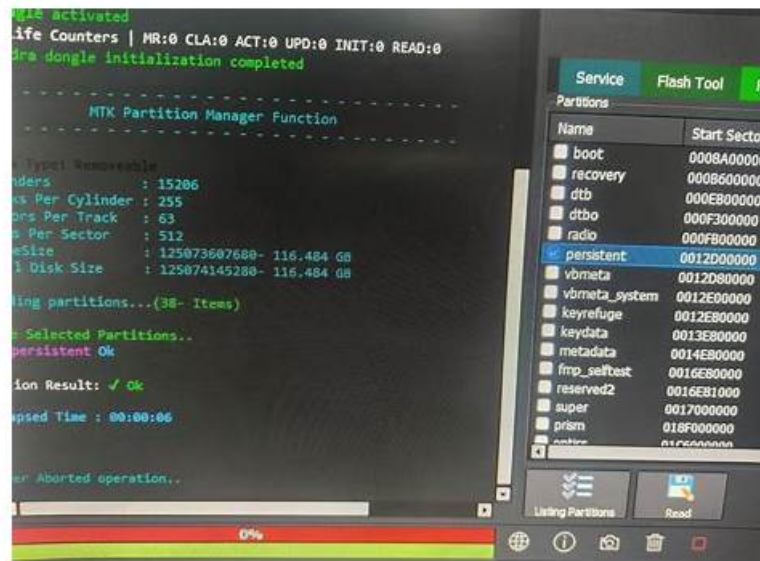

H35-211_V2.5 Regualer Update | Training H35-211_V2.5 Pdf

2026 Latest Prep4sures H35-211_V2.5 PDF Dumps and H35-211_V2.5 Exam Engine Free Share:
<https://drive.google.com/open?id=1cR9eEy5cnPFBKTNsMhXfCmpk3YbBVk5G>

There are many other advantages of our H35-211_V2.5 exam questions. To gain a full understanding of our H35-211_V2.5 learning guide, please firstly look at the introduction of the features and the functions of our H35-211_V2.5 exam torrent. The page of our product provide the demo to let the you understand part of our titles before their purchase and see what form the software is after the you open it. The client can visit the page of our product on the website. So the client can understand our H35-211_V2.5 Quiz torrent well and decide whether to buy our H35-211_V2.5 exam questions or not at their wishes.

Huawei H35-211_V2.5 (HCIP-Access V2.5) Certification Exam is a professional level certification exam offered by Huawei. HCIP-Access V2.5 certification exam is designed to test the knowledge and skills of IT professionals who are interested in working with Huawei's access network products and solutions. H35-211_V2.5 Exam covers a wide range of topics related to access network technologies, including basic access network concepts, access network planning and deployment, access network maintenance and troubleshooting, and more.

Answer: B,C,D

Explanation:

Huawei GPON implements hierarchical traffic control. CAR (Committed Access Rate) can be applied at multiple layers: GEM-port level (GEM-CAR), per-flow (Flow-CAR), and T-CONT level (T-CONT-CAR) for upstream bandwidth policing/shaping and guaranteeing QoS. GEM mapping is a classification/association mechanism (service # GEM/T-CONT) rather than a traffic-control action, so it is not a CAR measure.