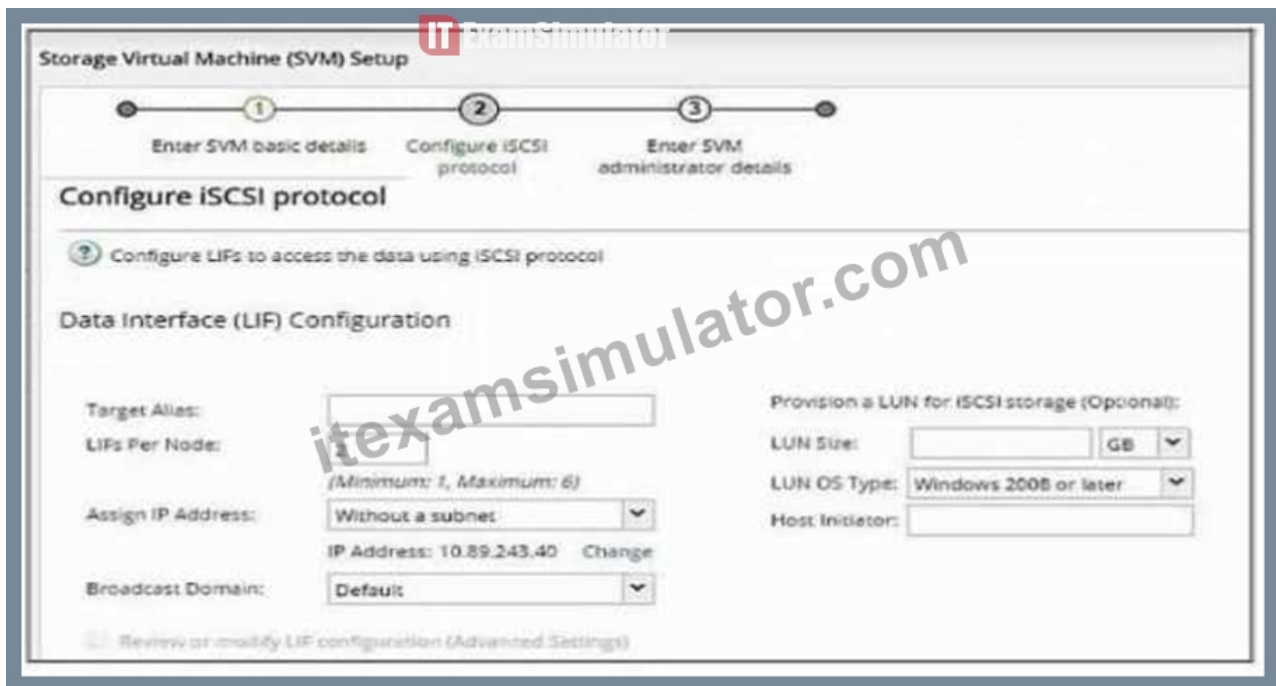

>> NS0-165 Detail Explanation <<

NS0-165 Detail Explanation First-grade Questions Pool Only at ITEXAMSIMULATOR

During the prolonged review, many exam candidates feel wondering attention is hard to focus. But our NS0-165 real exam is high efficient which can pass the NS0-165 exam during a week. To prevent you from promiscuous state, we arranged our NS0-165 Learning Materials with clear parts of knowledge. Besides, without prolonged reparation you can pass the NS0-165 exam within a week long. Everyone's life course is irrevocable, so missing the opportunity of this time will be a pity.

Network Appliance NetApp Data ONTAP Administrator Exam Sample Questions (Q210-Q215):

NEW QUESTION # 210

Exhibit

You have a 4-node cluster. How many iSCSI LIFs will be created from the SVM setup wizard, as shown in the exhibit?