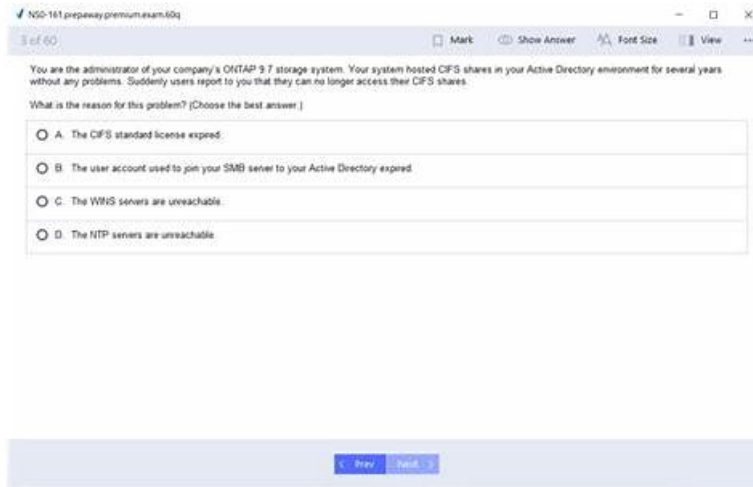

# 100% Pass Quiz 2026 Network Appliance NS0-165–High-quality Real Exam Answers

Our NS0-165 practice quiz will provide three different versions, the PDF version, the software version and the online version. The trait of the software version of our NS0-165 exam dump is very practical. Although this version can only be run on the windows operating system, the software version our NS0-165 Guide materials is not limited to the number of computers installed, you can install the software version in several computers. So you will like the software version, of course, you can also choose other versions of our NS0-165 study torrent if you need.