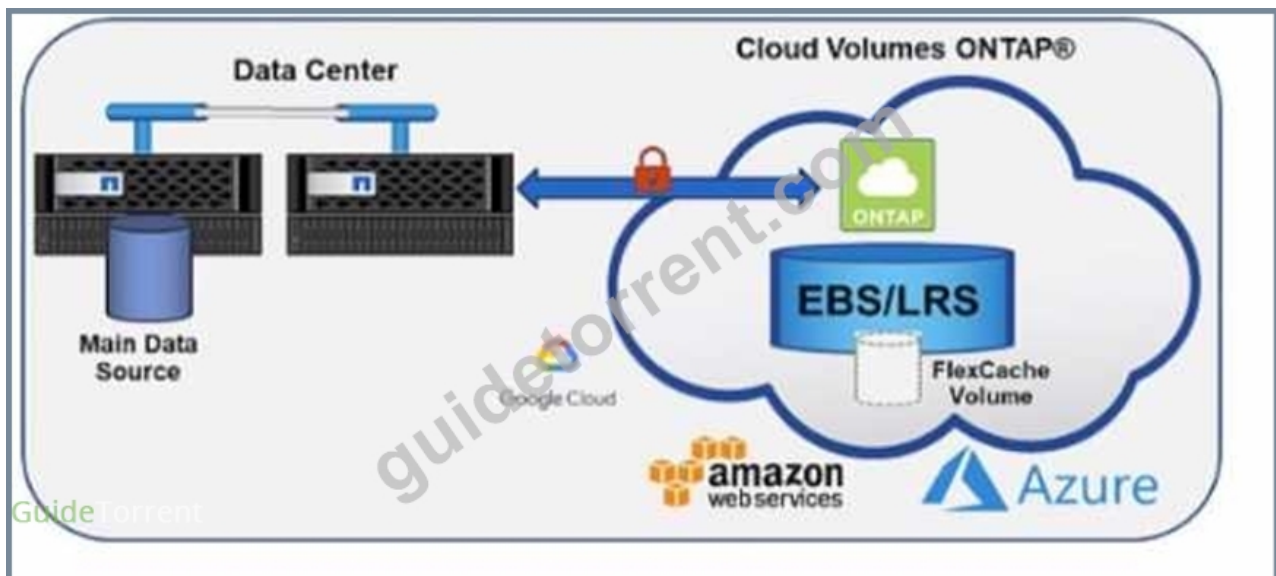

You are caching on-premises ONTAP volumes into the cloud with Cloud Volumes ONTAP as shown in the exhibit. In this scenario, which two protocols are supported? (Choose two.)

- A. NFS
- B. NVMe
- C. SMB
- D. iSCSI

Answer: A,D

Explanation:

<https://cloud.netapp.com/hubfs/ONTAP_Cloud_FAQs-final.pdf>

NEW QUESTION # 146

What should be done to non-disruptively correct capacity Imbalances in a FlexGroup?

- A. Perform a rebalance of the FlexGroup constituents
- B. Move the FlexGroup to a different aggregate
- C. Move the constituent to a new aggregate
- D. Convert the FlexGroup to a FlexVol

Answer: A

NEW QUESTION # 147

Your company requires WORM archiving of data on their ONTAP cluster. The data must not be able to be deleted even by an administrator. Which ONTAP feature fulfills this requirement?

- A. SnapLock Compliance
- B. SnapMirror software
- C. SnapLock Enterprise
- D. SnapVault software

Answer: A

Explanation:

<https://docs.netapp.com/ontap-9/index.jsp?topic=%2Fcom.netapp.doc.pow-arch-con%2FGUID-B0D72285-9301-4A20-B68A-8C64A317E995.html>

NEW QUESTION # 148