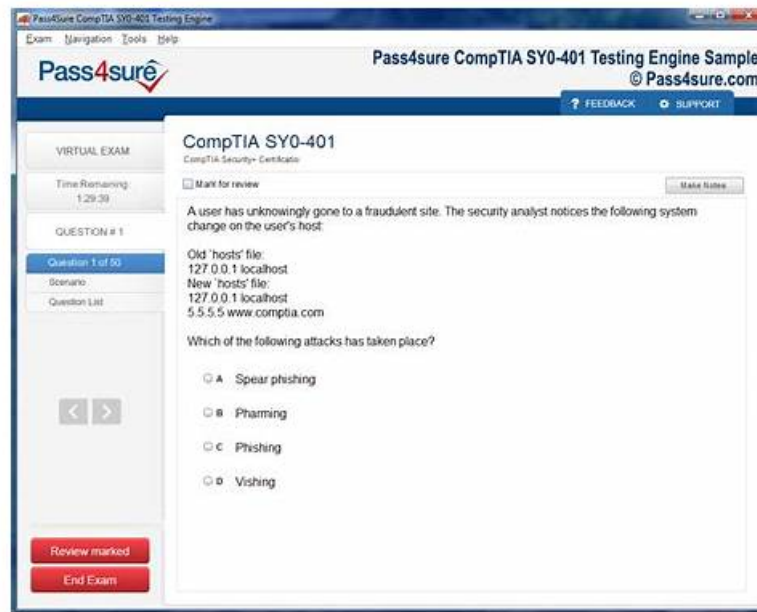

AI-201 Latest Exam Pass4sure - Test AI-201 Study Guide

BTW, DOWNLOAD part of Exams4sures AI-201 dumps from Cloud Storage: <https://drive.google.com/open?id=1wieoclaAx3t-MXEuZaekaC1yepFQMZ-1>

A considerable amount of effort goes into our products. So in most cases our AI-201 study materials are truly your best friend. On one hand, our AI-201 study materials are the combination of the latest knowledge and the newest technology, which could constantly inspire your interest of study. On the other hand, our AI-201 Study Materials can predicate the exam correctly. Therefore you can handle the questions in the real exam like a cork. Through highly effective learning method and easily understanding explanation, you will pass the AI-201 exam with no difficulty.