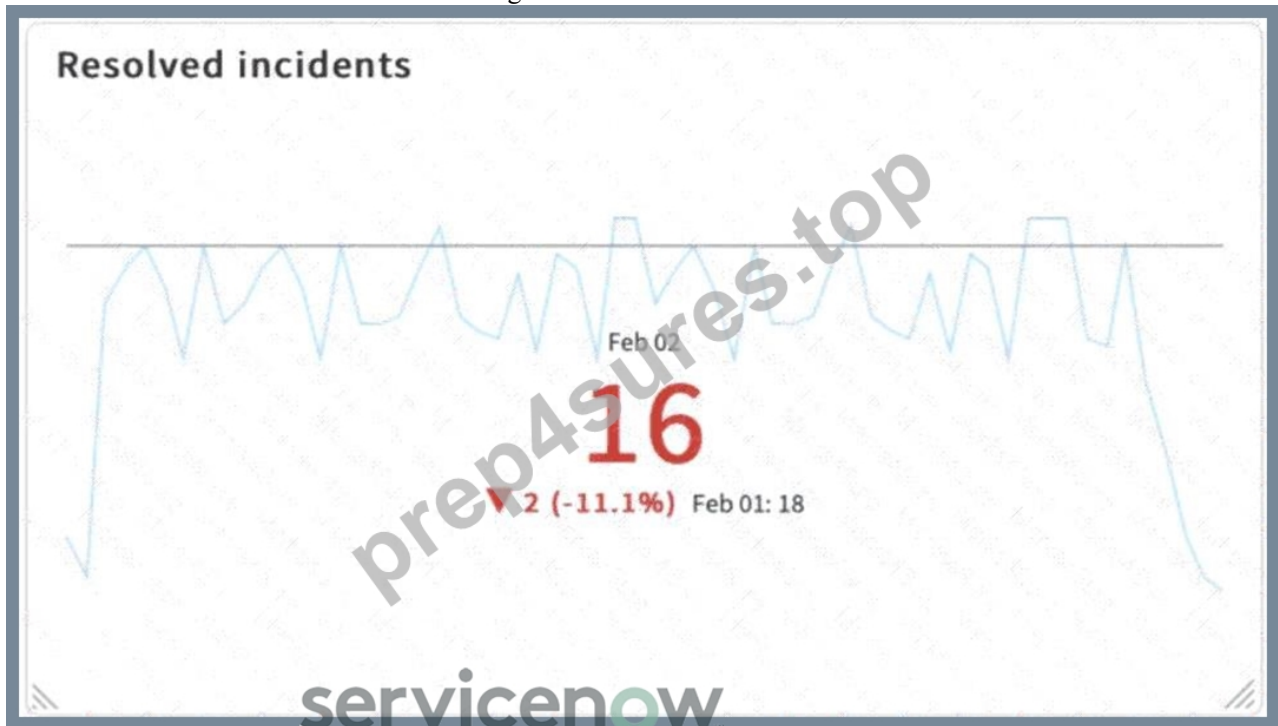

Explanation:

In Responsive Canvas dashboards, when a Time Series widget contains multiple elements, the `Show multiple elements as property` controls how those elements are visualized. Setting this property to `Aggregate` combines the values of all returned elements into a single trend line, which is exactly the desired outcome when viewing a combined trend for High and Critical priority incidents.

Applying an elements filter (option D) limits which elements are displayed but does not combine them into one trend. Setting the property to `Separate` (option C) explicitly shows individual trend lines for each element.

Manually adding elements (option B) still results in multiple distinct series unless aggregation is enabled.

According to ServiceNow Platform Analytics documentation, aggregation is the correct method for consolidating multiple indicator elements into one unified visualization on a dashboard.

NEW QUESTION # 38

What determines the color of the score in a Score widget?

- A. Relationship to the target and the Direction setting of the Indicator
- B. Field styles on the field used to calculate the Indicator
- C. Chart color defined for the base table
- D. Widget settings

Answer: A

Explanation:

In ServiceNow Platform Analytics, the color of the score displayed in a Score widget is determined by the Indicator's relationship to its target in combination with the `Direction` setting (`Maximize` or `Minimize`) of the Indicator. This behavior is part of the KPI evaluation logic and is consistent across dashboards and KPI Details.

When an indicator has a defined target, Platform Analytics compares the current score against that target.

Based on whether the indicator is configured to `maximize` (higher is better) or `minimize` (lower is better), the platform automatically assigns a visual status—such as green (on track), yellow (warning), or red (off track).

This status directly controls the color of the score values shown in the widget.

Chart colors, field styles, or widget-specific settings do not influence the score color. Those options may affect line charts or visual styling, but not KPI status coloring. ServiceNow documentation clearly states that KPI status and score coloring are driven by target evaluation logic, making option A the correct and verified answer.

NEW QUESTION # 39

Breakdown element security is configured in the properties of which object?

- A. Manual Breakdown