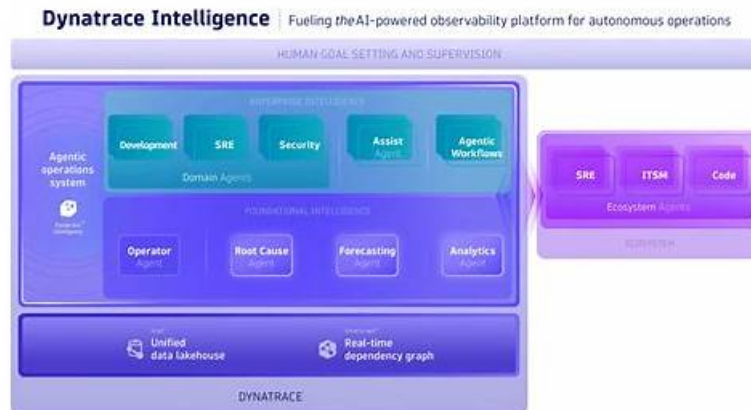

Guaranteed Dynatrace-Associate Questions Answers | Dynatrace-Associate Latest Real Test

The Prep4sureGuide is a reliable and trusted platform that is committed to making the Dynatrace Associate Certification Exam (Dynatrace-Associate) exam preparation instant, simple and successful. To do this the Prep4sureGuide is offering top-rated and real Dynatrace Associate Certification Exam (Dynatrace-Associate) exam questions with high-in-demand features. These features are inclusively designed to ace the Dynatrace Dynatrace-Associate exam preparation.

Prep4sureGuide Dynatrace Dynatrace-Associate exam materials contain the complete unrestricted dump. So with it you can easily pass the exam. Prep4sureGuide Dynatrace Dynatrace-Associate exam training materials is a good guidance. It is the best training materials. You can use the questions and answers of Prep4sureGuide Dynatrace Dynatrace-Associate Exam Training materials to pass the exam.