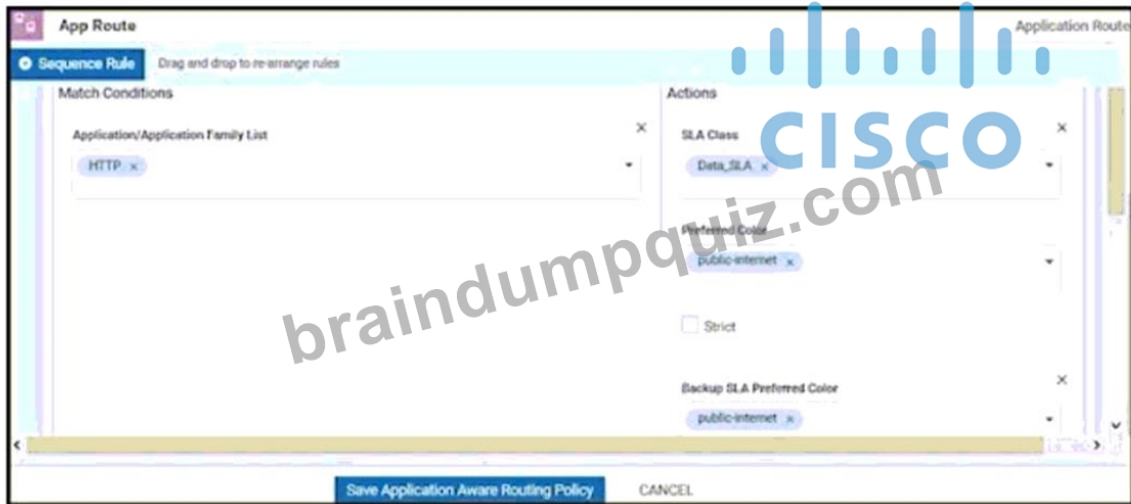

- A. Option C
- B. Option A
- C. Option D
- D. Option B

Answer: A

Explanation:

NEW QUESTION # 485

An administrator is configuring the severity level on the vManage NMS for events that indicate that an action must be taken immediately. Which severity level must be configured?

- A. error
- B. critical
- C. alert
- D. warning

Answer: C

Explanation:

- A. Option C
- B. Option A
- C. Option D
- D. Option B

Answer: A

NEW QUESTION # 487

Which API call retrieves a list of all devices in the network?