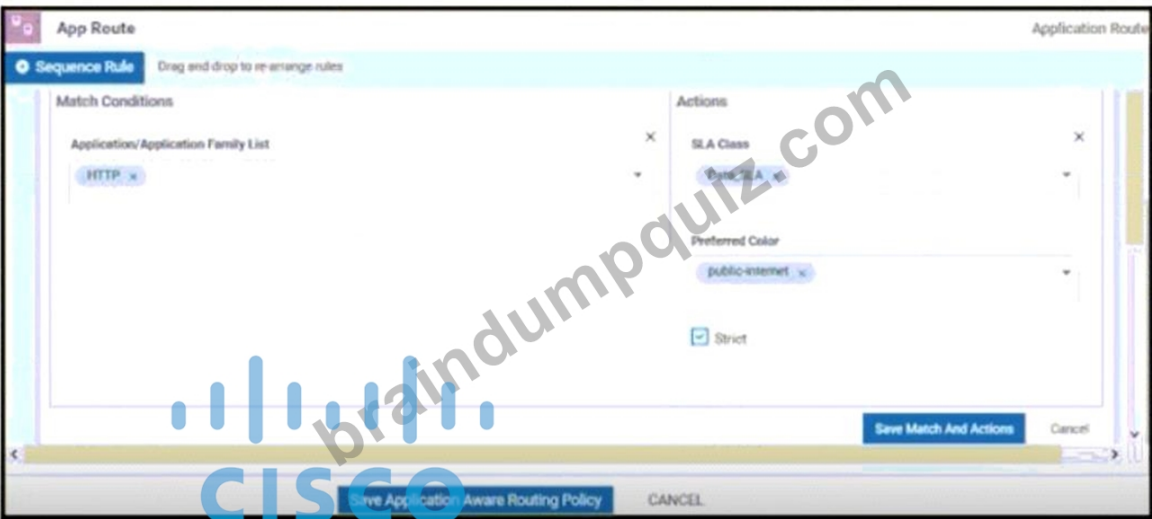

- A. Option C
- B. Option A
- C. Option D
- D. Option B

Answer: A

Explanation:

NEW QUESTION # 485

An administrator is configuring the severity level on the vManage NMS for events that indicate that an action must be taken immediately. Which severity level must be configured?

- A. error
- B. critical
- C. alert
- D. warning

Answer: C

Explanation:

- A. Option C
- B. Option A
- C. Option D
- D. Option B

Answer: A

NEW QUESTION # 487

Which API call retrieves a list of all devices in the network?