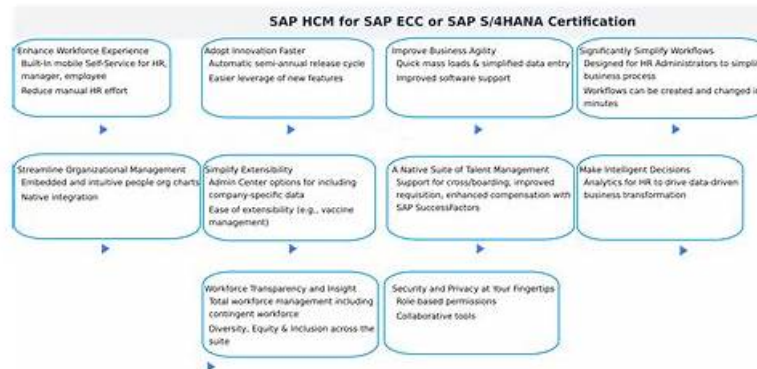

# SAP C-P2W12-2311 Actual Tests, Exam C-P2W12-2311 Topic

P.S. Free 2026 SAP C-P2W12-2311 dumps are available on Google Drive shared by GetValidTest: <https://drive.google.com/open?id=1jHwEh5cnzeaU12ST6rCB4aVOiNQKGMCw>