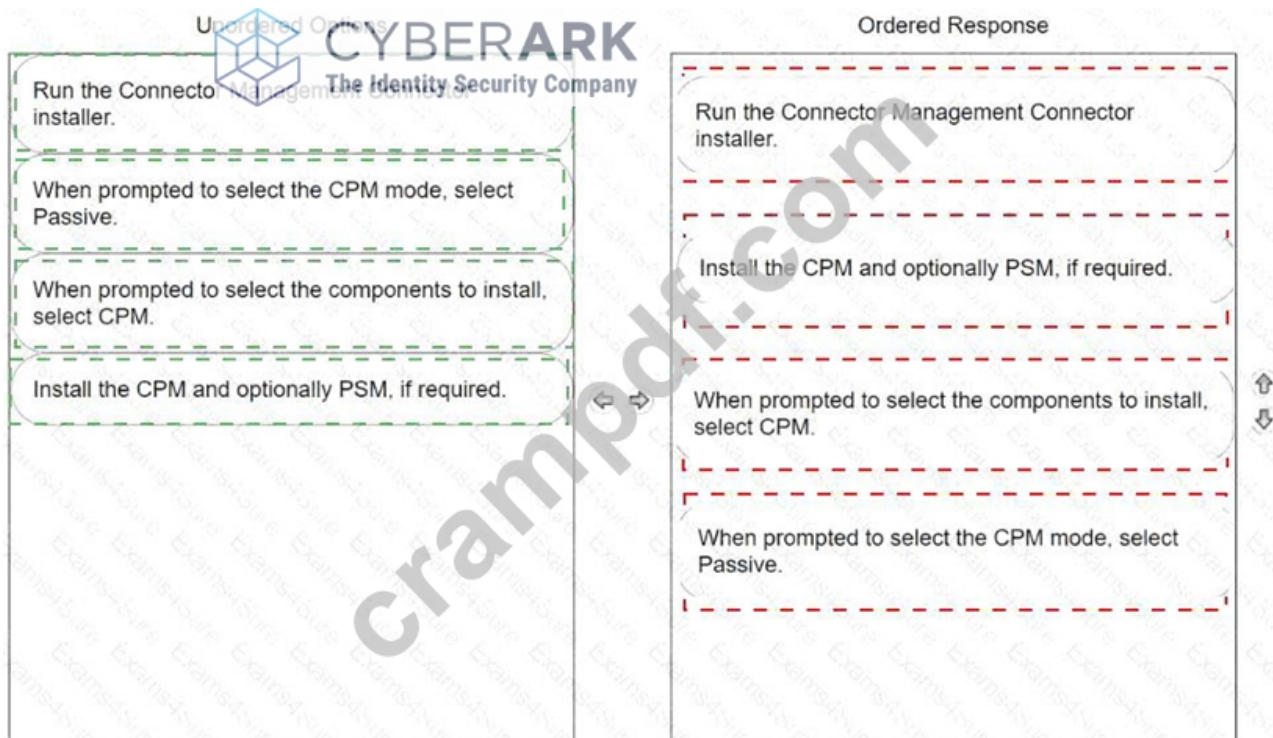

Explanation:

- 1-Run the Connector Management Connector installer
- 2-Install the CPM and PSM
- 3-When you are prompted to select the components to install, select CPM.
- 4-When you are prompted to select the CPM mode, select Passive.

<https://docs.cyberark.com/isps-deployment/latest/en/content/privilege%20cloud/privcloud-cpm-dr-install-config.htm>

NEW QUESTION # 35

Before you can delete a Safe, you must first delete all of its content (accounts and files) permanently. What else must also be achieved before the Safe can be successfully deleted?

- A. The version retention period has expired for all files.
- B. The Safe owners have been removed from the Safe membership.
- C. The associated CPM user has been removed from the Safe.
- D. The "Save account versions for a period of:" has been set to 0 within the Safe version retention settings.

Answer: A

Explanation:

CyberArk states that a Safe can be deleted only after its contents are deleted permanently, and (critically) objects are only deleted permanently after their retention/versions retention has passed. In the Privilege Cloud Safe management documentation, it notes that accounts are deleted permanently only after their retention period has passed, which is why deletion can be blocked by "non-expired" objects.

The underlying Vault/PACLI behavior is also explicit: "It is only possible to delete a Safe after the version retention period has expired for all files contained in the Safe." So, beyond deleting the content, the version retention period must have expired for all files # B.

NEW QUESTION # 36

Before installing the Privilege Cloud Connector using Connector Management, which network rules should be in place?

- A. VaultConnectivity: Privilege Cloud backend Port 1858
  TunnelConnectivity: Secure Tunnel Port 5589
- B. VaultConnectivity: Privilege Cloud backend Port 1858
  TunnelConnectivity: Secure Tunnel Port 22
  CustomerPortalConnectivity: Port 3389