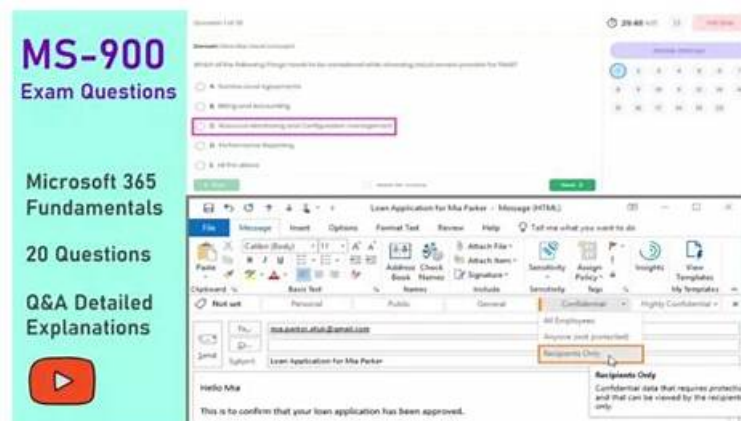

# MS-900 Test Prep Like the Real Exam Questions Can Help You Pass MS-900 Exam - TestValid

BTW, DOWNLOAD part of TestValid MS-900 dumps from Cloud Storage: <https://drive.google.com/open?id=1w4x3ZgvUZVK4OfKRO7VNzj83aKXfqRDZ>

If you choose to buy the TestValid's raining plan, we can make ensure you to 100% pass your first time to attend Microsoft Certification MS-900 Exam. If you fail the exam, we will give a full refund to you.