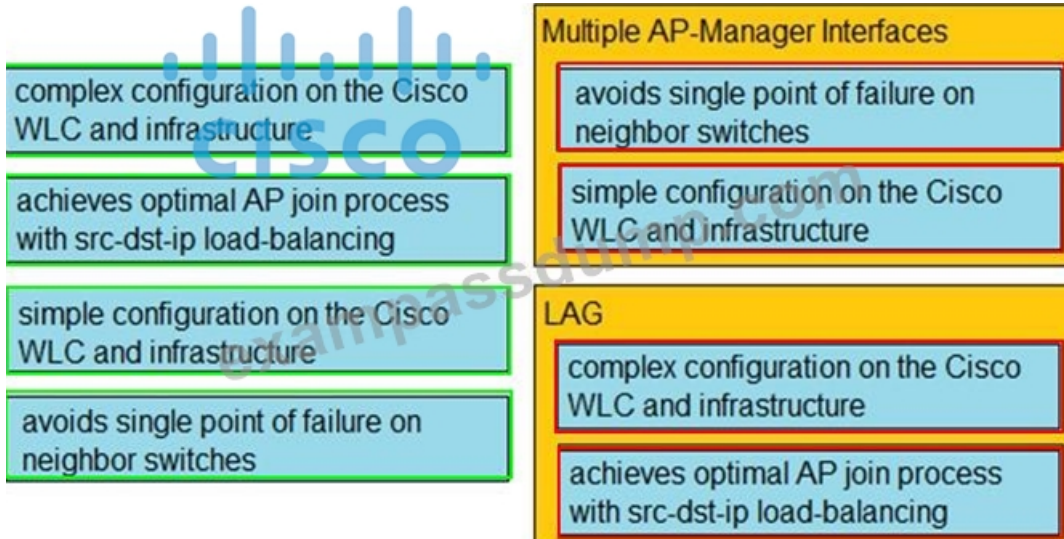

### 설명:

Mobility domains and mobility groups are concepts used in wireless networking to manage client roaming and security contexts. When Wireless LAN Controllers (WLCs) are in the same mobility domain, they can communicate with each other, allowing clients to roam seamlessly between APs managed by different controllers. Mobility groups further refine this by constraining the distribution of a client's security context, which includes authentication and encryption keys, and by managing AP failover between controllers. This ensures that a client can maintain a secure and stable connection as they move throughout the network. References: Designing Cisco Enterprise Wireless Networks (ENWLSD) 300-425 Official Cert Guide

### 질문 # 324

Drag and drop the characteristics from the left onto the correct functionalities on the right.

complex configuration on the Cisco WLC and infrastructure	Multiple AP-Manager Interfaces
achieves optimal AP join process with src-dst-ip load-balancing	
simple configuration on the Cisco WLC and infrastructure	LAG
avoids single point of failure on neighbor switches	

CISCO

정답:

설명:

Explanation:

[https://www.cisco.com/c/en/us/td/docs/wireless/controller/7-](https://www.cisco.com/c/en/us/td/docs/wireless/controller/7-4/configuration/guides/consolidated/b_cg74_CONSOLIDATED/b_cg74_CONSOLIDATED_chapter_010100001.html)