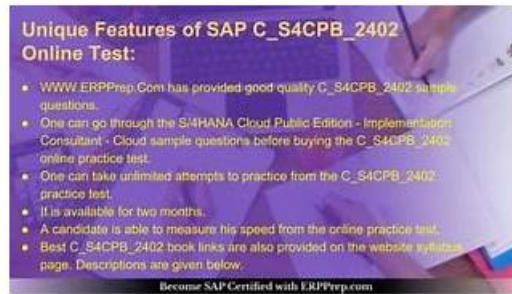

# C-S4CPB-2508 Latest Test Materials Latest Questions Pool Only at TrainingDump

DOWNLOAD the newest TrainingDump C-S4CPB-2508 PDF dumps from Cloud Storage for free:  
[https://drive.google.com/open?id=1HoUHcV4ebdtO7h-VRL\\_ZHVTCjMm83Gdl](https://drive.google.com/open?id=1HoUHcV4ebdtO7h-VRL_ZHVTCjMm83Gdl)