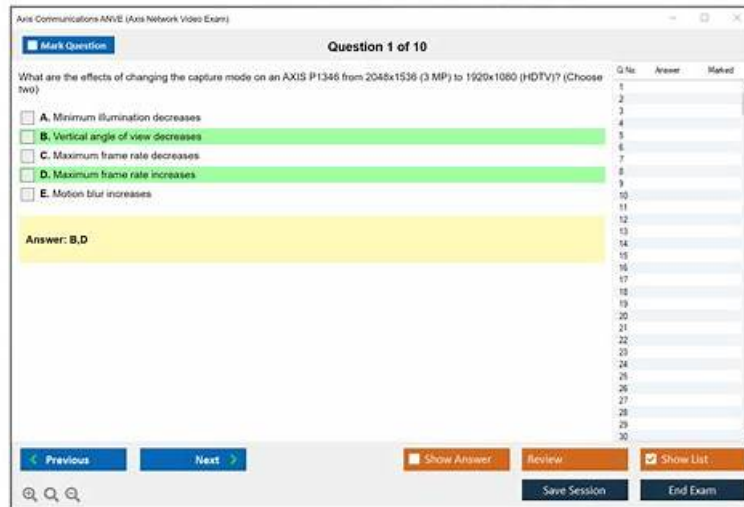

Pass Guaranteed Trustable Axis - ANVE - Axis Network Video Exam Latest Test Pdf

BTW, DOWNLOAD part of BraindumpQuiz ANVE dumps from Cloud Storage: <https://drive.google.com/open?id=1ivFseSsRqkoK0AMZSKVi5OEj-S7ZiZ>