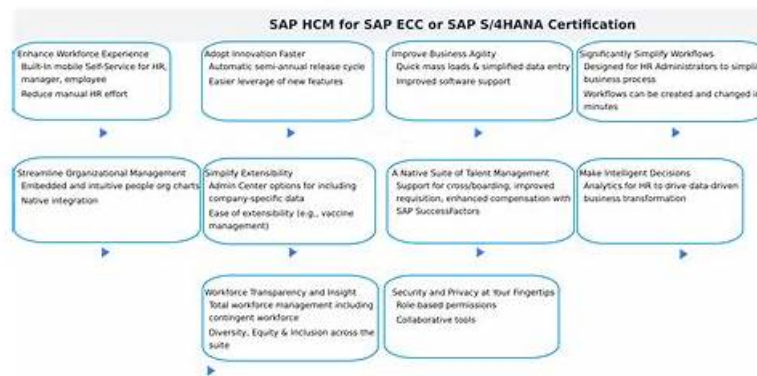

Desktop SAP C_P2W12_2311 Practice Test Software

What's more, part of that Prep4SureReview C_P2W12_2311 dumps now are free: <https://drive.google.com/open?id=1y2AEbSfti4MSP8Xdbz28Bxxv0yn7eXS1>

As long as you enter the learning interface of our soft test engine of C_P2W12_2311 quiz guide and start practicing on our Windows software, you will find that there are many small buttons that are designed to better assist you in your learning. When you want to correct the answer after you finish learning, the correct answer for our C_P2W12_2311 Test Prep is below each question, and you can correct it based on the answer. In addition, we design small buttons, which can also show or hide the C_P2W12_2311 exam torrent, and you can flexibly and freely choose these two modes according to your habit.