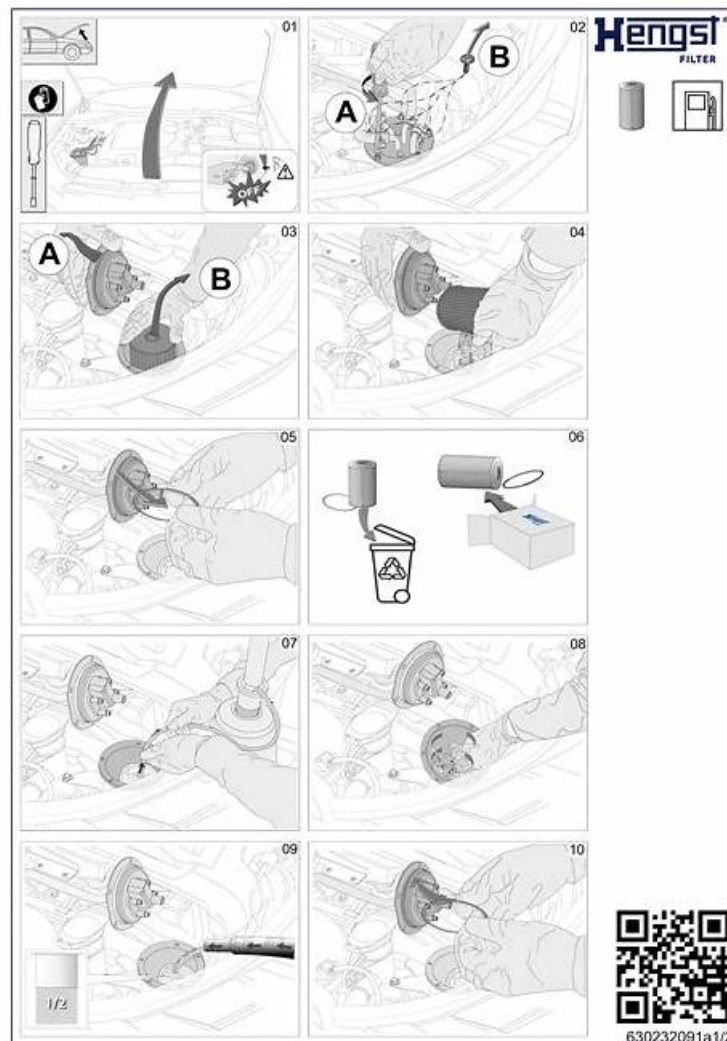

# Efficient Latest HPE0-S59 Dumps Ebook | Excellent HPE0-S59 Reliable Exam Sims: HPE Compute Solutions

BTW, DOWNLOAD part of VCEEngine HPE0-S59 dumps from Cloud Storage: [https://drive.google.com/open?id=10V7TgoJqgl0DnGTDRPfsKYr\\_pLh15zCO](https://drive.google.com/open?id=10V7TgoJqgl0DnGTDRPfsKYr_pLh15zCO)