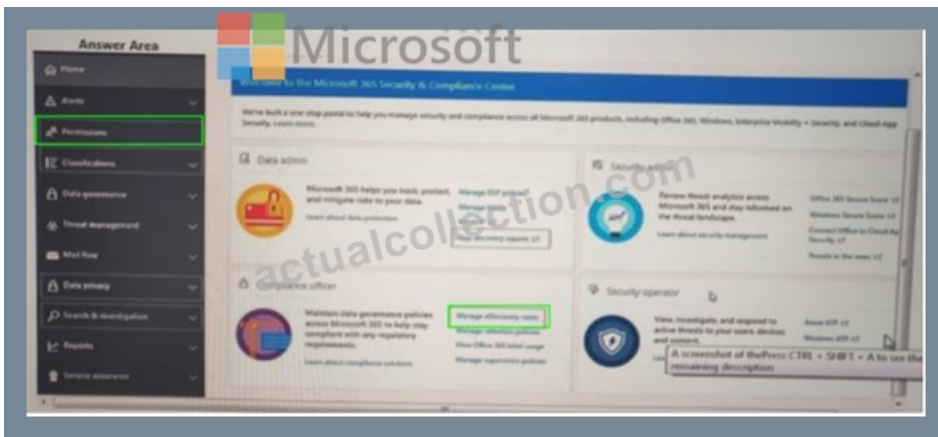

NEW QUESTION # 58

A company is migrating to Microsoft 365.

You need to recommend solutions for the company.

Which Microsoft 365 Apps apps should you use? To answer, drag the appropriate apps to the correct features. Each app may be used once, more than once, or not at all. You may need to drag the split bar between panes or scroll to view content.

NOTE: Each correct selection is worth one point.

Answer:

Explanation:

NEW QUESTION # 59

You are a Microsoft 365 administrator for a company.

Microsoft plans to release a new feature for Microsoft Excel.

You need to ensure that the feature becomes available for employees to install as soon as possible.

To which release channel should you subscribe?

- A. Standard release
- B. Microsoft release
- C. Office 365 team release
- D. Targeted release

Answer: D

Explanation:

Section: Understand core Microsoft 365 services and concepts

Explanation

Explanation/Reference:

References:

<https://docs.microsoft.com/en-us/office365/admin/manage/release-options-in-office-365?view=o365-worldwide>

NEW QUESTION # 60