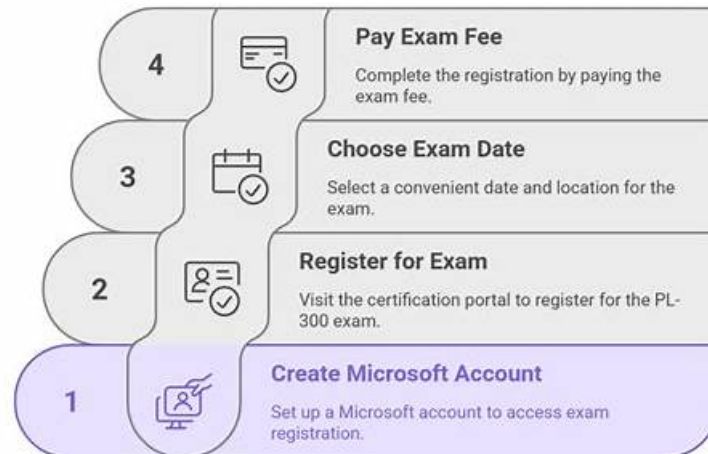

Microsoft PL-300 Exam Cram, Reliable PL-300 Exam Pattern

Steps to Register for PL-300 Exam

Made with Napkin

P.S. Free & New PL-300 dumps are available on Google Drive shared by PDFBraindumps: https://drive.google.com/open?id=1WgjXQtQ-GAMYRdKL3hGqWvLbT-_RDaUs