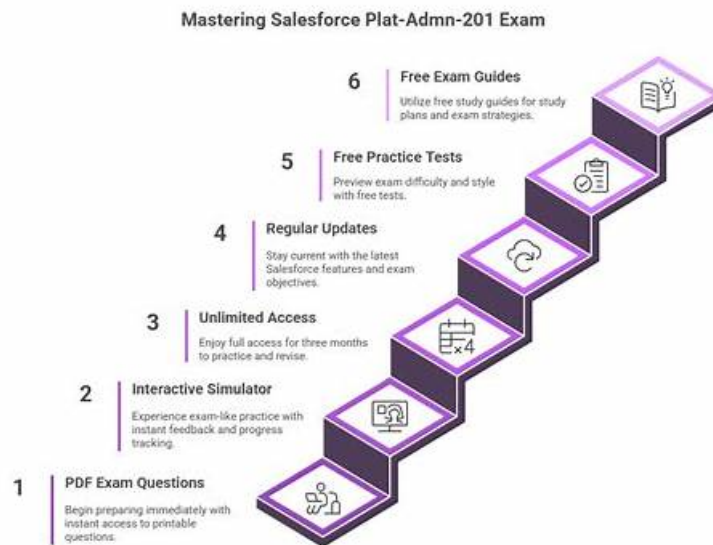

Free PDF Quiz 2026 Authoritative Salesforce Plat-Arch-203 Exam Actual Tests

P.S. Free 2026 Salesforce Plat-Arch-203 dumps are available on Google Drive shared by BraindumpsVCE:
<https://drive.google.com/open?id=1oH5BKNAfjEcCeZyuARd0e00qorNSSgvH>

Without doubt, possessing a Plat-Arch-203 certification in your pocket can totally increase your competitive advantage in the labor market and make yourself distinguished from other job-seekers. Therefore our Plat-Arch-203 study braindumps can help you with dedication to realize your dream, and it is a truism that it is a great opportunity for you to improve working efficiency and make the process of our work more easily and smoothly. With our Plat-Arch-203 learning prep, your life can be much better!