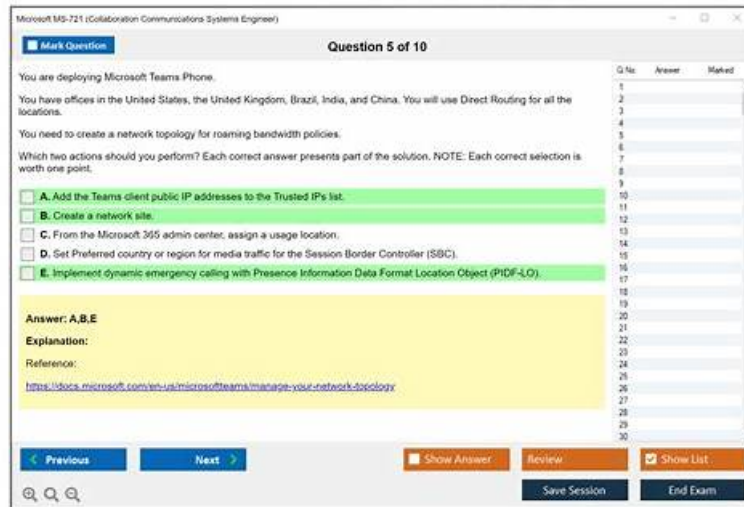

Microsoft MS-721 Questions: Pass Exam With Good Scores [2026]

DOWNLOAD the newest Pass4suresVCE MS-721 PDF dumps from Cloud Storage for free: https://drive.google.com/open?id=1vBvWgWW4urqQ71EdS4sQcV_k061o_7X