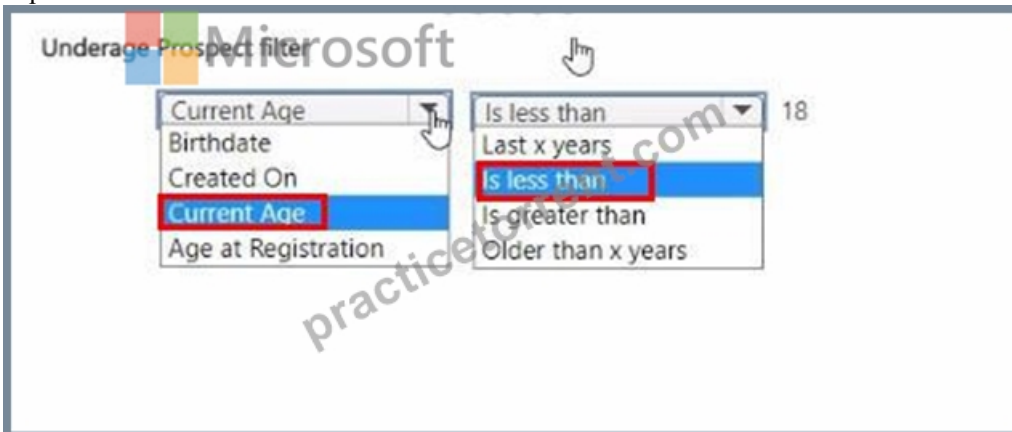

Answer:

Explanation: