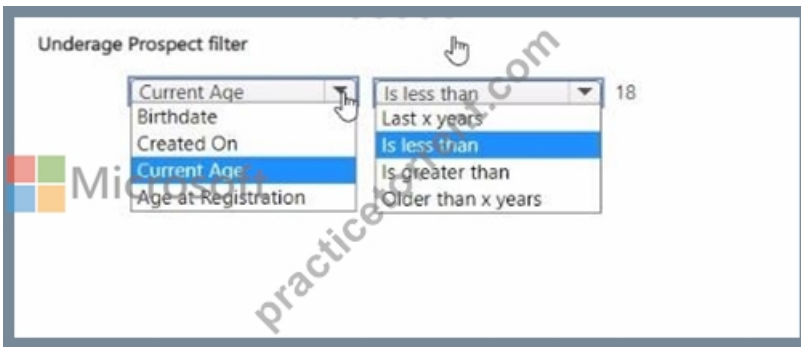

Reference:

<https://docs.microsoft.com/en-us/powerapps/maker/canvas-apps/add-screen-context-variables>

NEW QUESTION # 255

You need to create a filter for the Underage Prospects view.

How should you set up the expression for the filter? To answer, select the appropriate options in the answer area.

NOTE: Each correct selection is worth one point.

Answer:

Explanation:

NEW QUESTION # 256

You are modifying a model-driven app. You set up a customer table in Microsoft Power Platform to retrieve user data. You set up a form with the following columns for users to enter their data. The form includes the following columns: